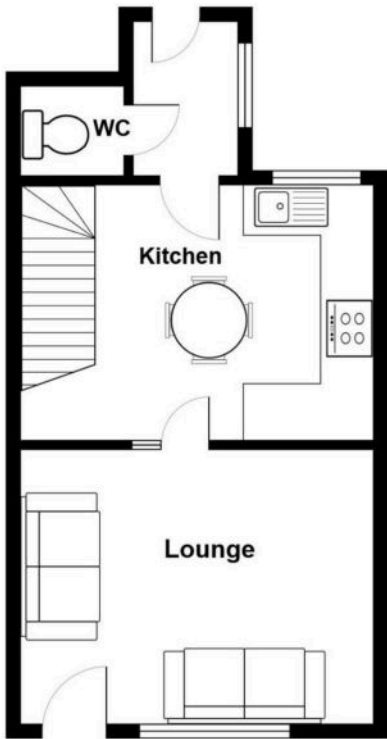

Reception One

13' 5" x 13' 5" (4.10m x 4.10m)

Kitchen

134' 6" x 10' 10" (41.00m x 3.30m)

WC

4' 7" x 3' 3" (1.40m x 1.00m)

Hall

5' 7" x 3' 3" (1.70m x 1.00m)

Landing

7' 10" x 3' 3" (2.40m x 1.00m)

Bedroom One

13' 5" x 13' 5" (4.10m x 4.10m)

Bedroom Two

11' 6" x 5' 7" (3.50m x 1.70m)

Bathroom

8' 6" x 7' 7" (2.60m x 2.30m)

Loft Room

14' 9" x 13' 5" (4.50m x 4.10m)

Boarded, heating and power, Velux window to the rear.

HILLS

Hills Swinton | Salfords Estate Agent

4 Pendlebury Road, Swinton - M27 4AR

0161 794 2888

swinton@hills.agency