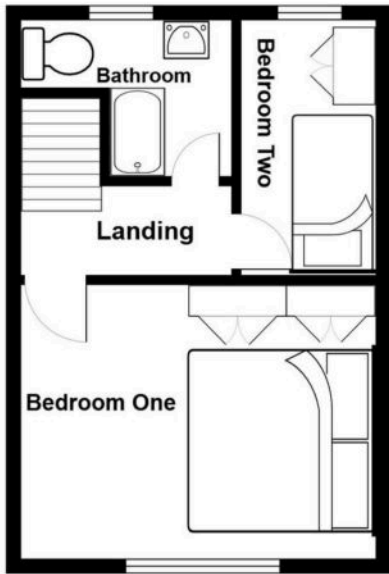

Reception One

13' 5" x 13' 5" (4.10m x 4.10m)

Kitchen

134' 6" x 10' 10" (41.00m x 3.30m)

WC

4' 7" x 3' 3" (1.40m x 1.00m)

Hall

5' 7" x 3' 3" (1.70m x 1.00m)

Landing

7' 10" x 3' 3" (2.40m x 1.00m)

Bedroom One

13' 5" x 13' 5" (4.10m x 4.10m)

Bedroom Two

11' 6" x 5' 7" (3.50m x 1.70m)

Bathroom

8' 6" x 7' 7" (2.60m x 2.30m)

Loft Room

14' 9" x 13' 5" (4.50m x 4.10m)

Boarded, heating and power, Velux window to the rear.

HILLS

Hills Swinton | Salfords Estate Agent

4 Pendlebury Road, Swinton - M27 4AR

0161 794 2888

swinton@hills.agency