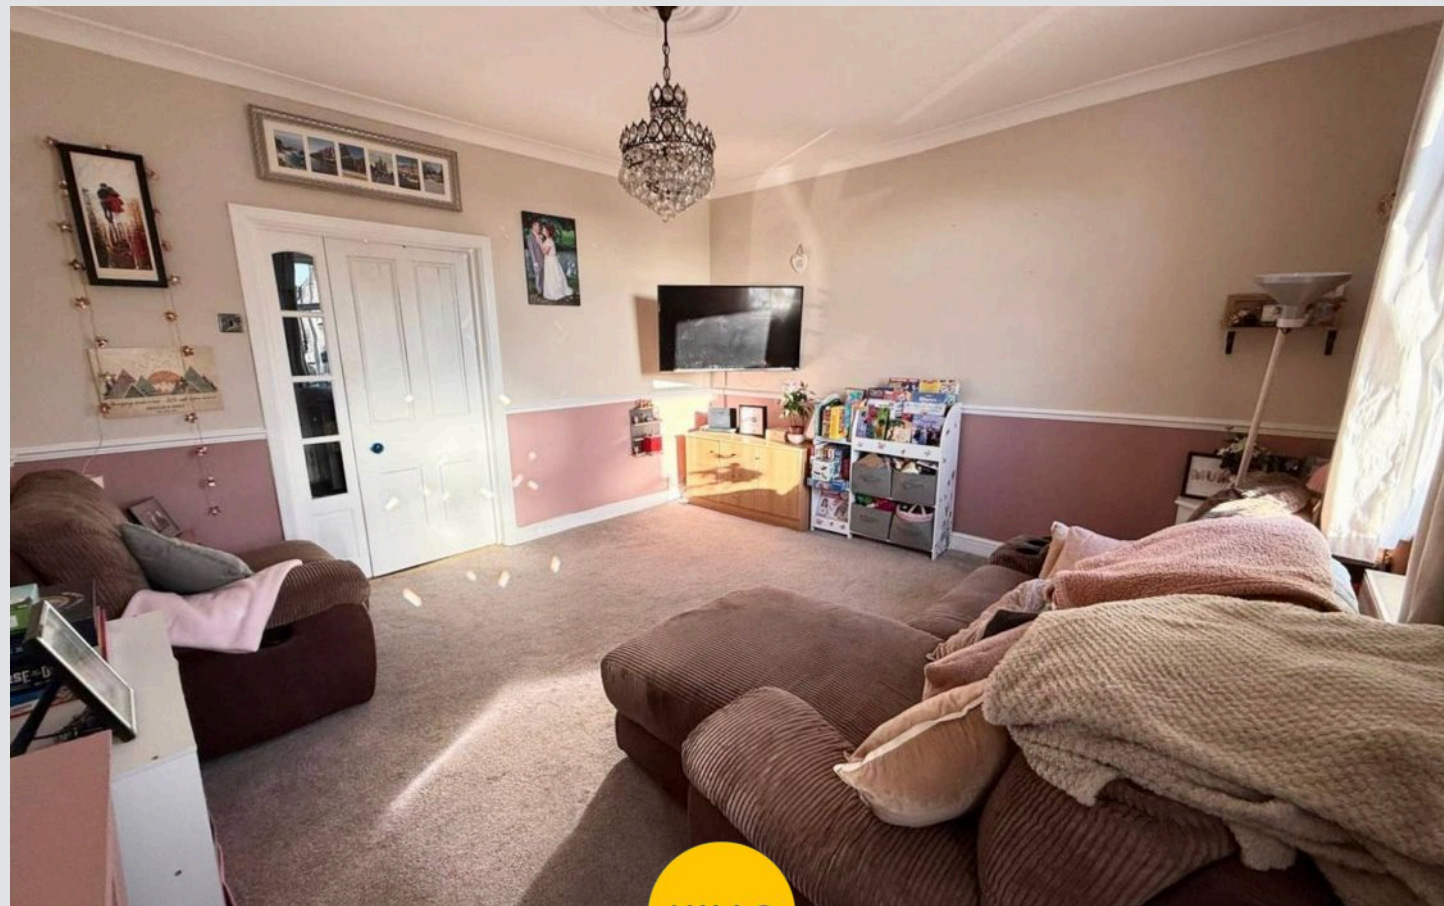

163 Manchester Road

Kearsley, Bolton

Council Tax band: A

Tenure: Leasehold